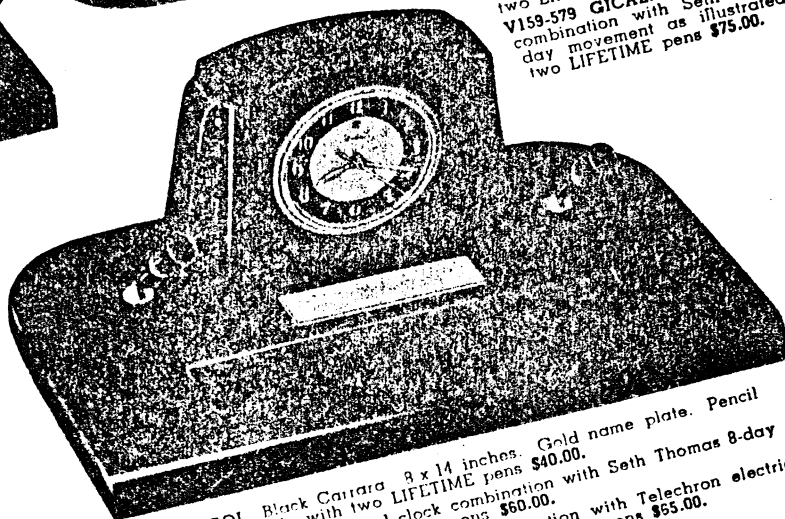

V339 BUGOI. Black Carrara. 8 x 14 inches. Gold name plate. Pencil scoops. Base only with two LIFETIME pens $40.00.
V339-581 GICEL. Base and clock combination with Seth Thomas 8-day movement. With two LIFETIME pens $60.00.
V339-571 GICLE. Base and clock combination with Telechron electric movement as illustrated. With two LIFETIME pens $65.00.